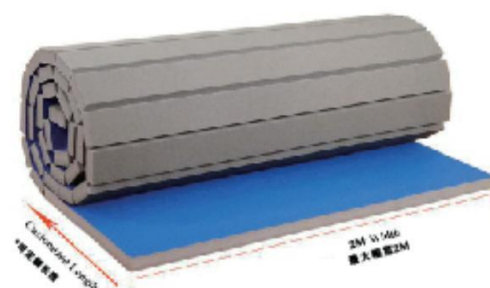

ROLLOUT MAT

毛毡面 Carpet Mat