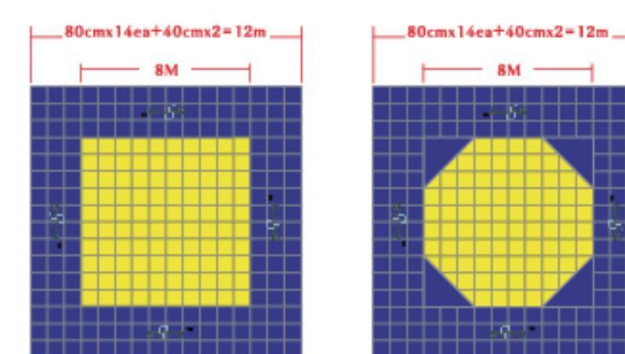

Thickness: 2cm/2.5cm/3cm/4cm/5cm  
Size: 100cm\*100cm, 80cm\*80cm  
Color: Red/Blue/Black/Grey/Yellow/Wooden  
Density: 90kg/cbm, 110kg/cbm  
Material: EVA  
Style: half/half; three layers  
Hardness: 38-45° (Shore C)

Thickness 厚度	Pattern(花纹)		
	90kg/cbm	100kg/cbm	110kg/cbm
2CM	I1225/I1525	X1125	S1225/S1525/1725
2.5CM	I1225/I1525	X1125	S1125/S1225/S1325/S1425/S1525/S1625
3CM	I1230	//	S1030/S1230
4CM	I1525	X0125	S1125/S1225/S1325/S1425/S1525/S1625
5CM	//	//	S1225

SIZE: 100cm X 100cm 80cm x 80cm  
尺寸: 100cm X 100cm 80cm x 80cm